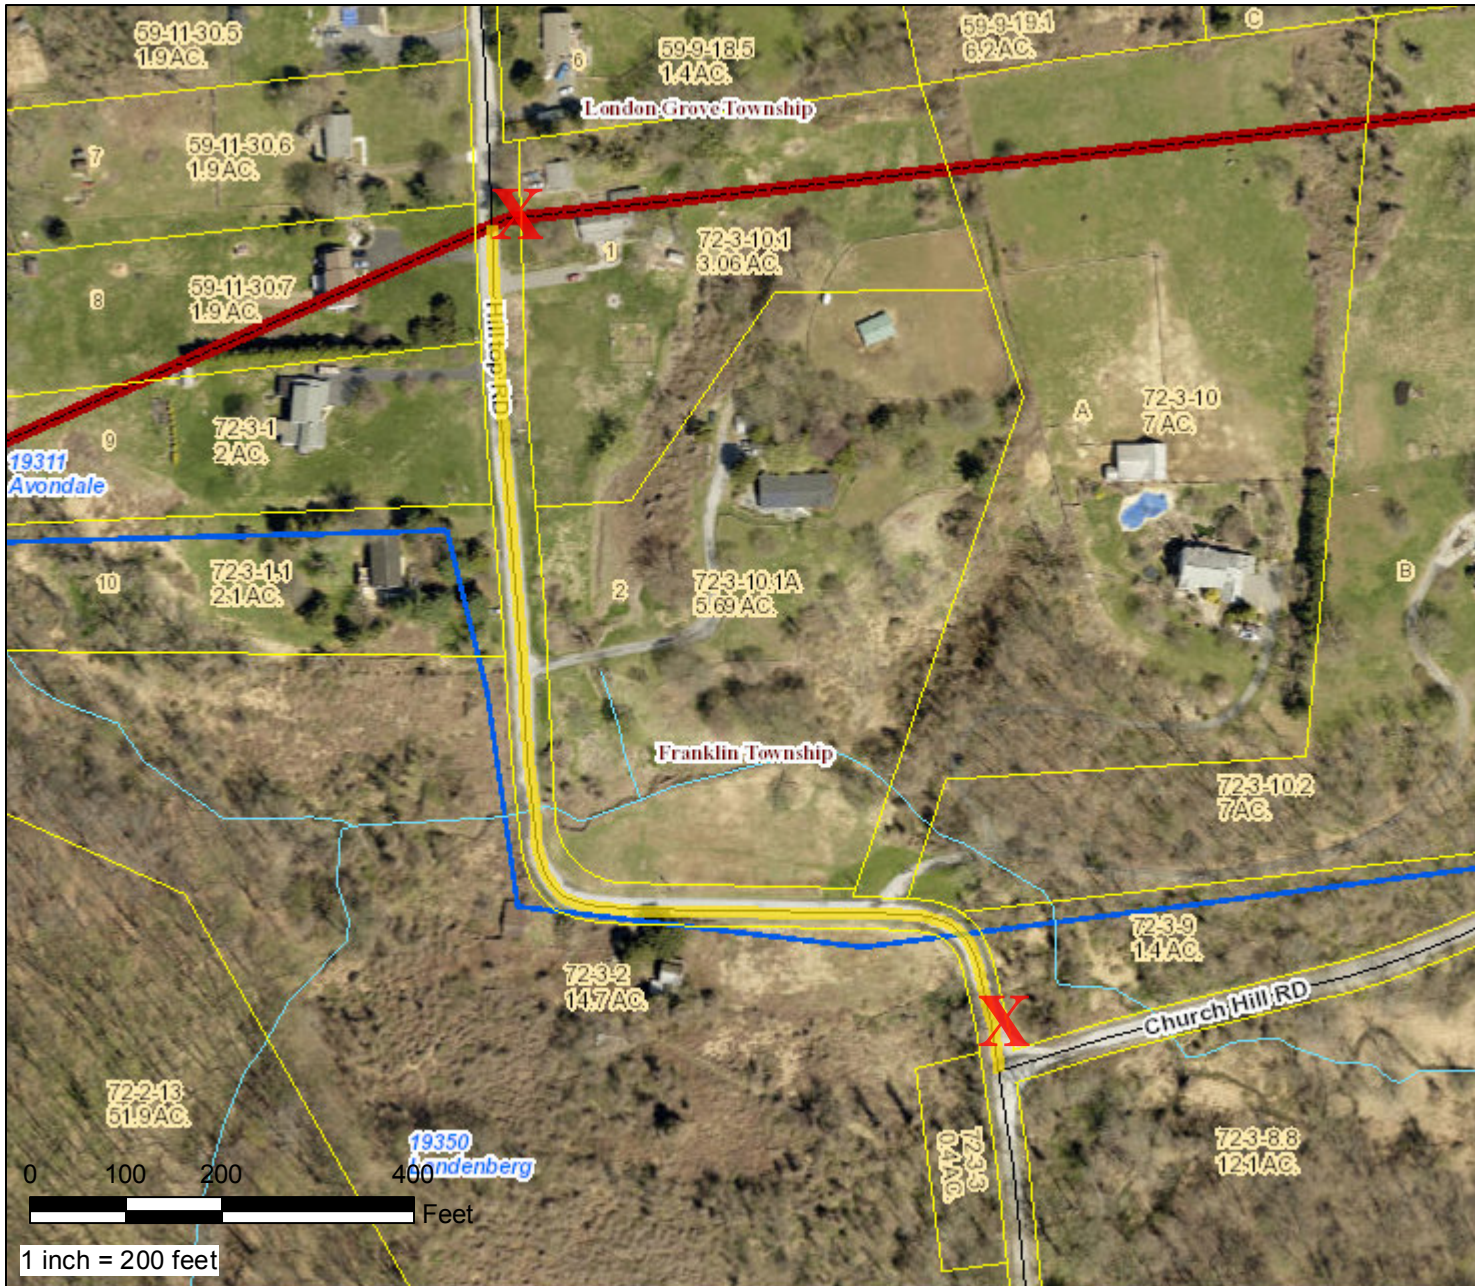

w/o July 10 Roadwork

COUNTY OF CHESTER
PENNSYLVANIA

Find Street Information

Find Street (1), PARAMETERS = Street:
Hilltop RD, Municipality: FRANKLIN

Affected Driveways:

- 177
- 176
- 180
- 182
- 187
- 190
- 207

Map Created:
Thursday, July 06, 2017

County of Chester

Limitations of Liability and Use:
County of Chester, Pennsylvania makes no claims to the completeness, accuracy, or content of any data contained herein, and makes no representation of any kind, including, but not limited to, the warranties of merchantability or fitness for a particular use, nor are any such warranties to be implied or inferred with respect to the information or data furnished herein. For information on data sources visit the GIS Services page listed at www.chesco.org/gis.