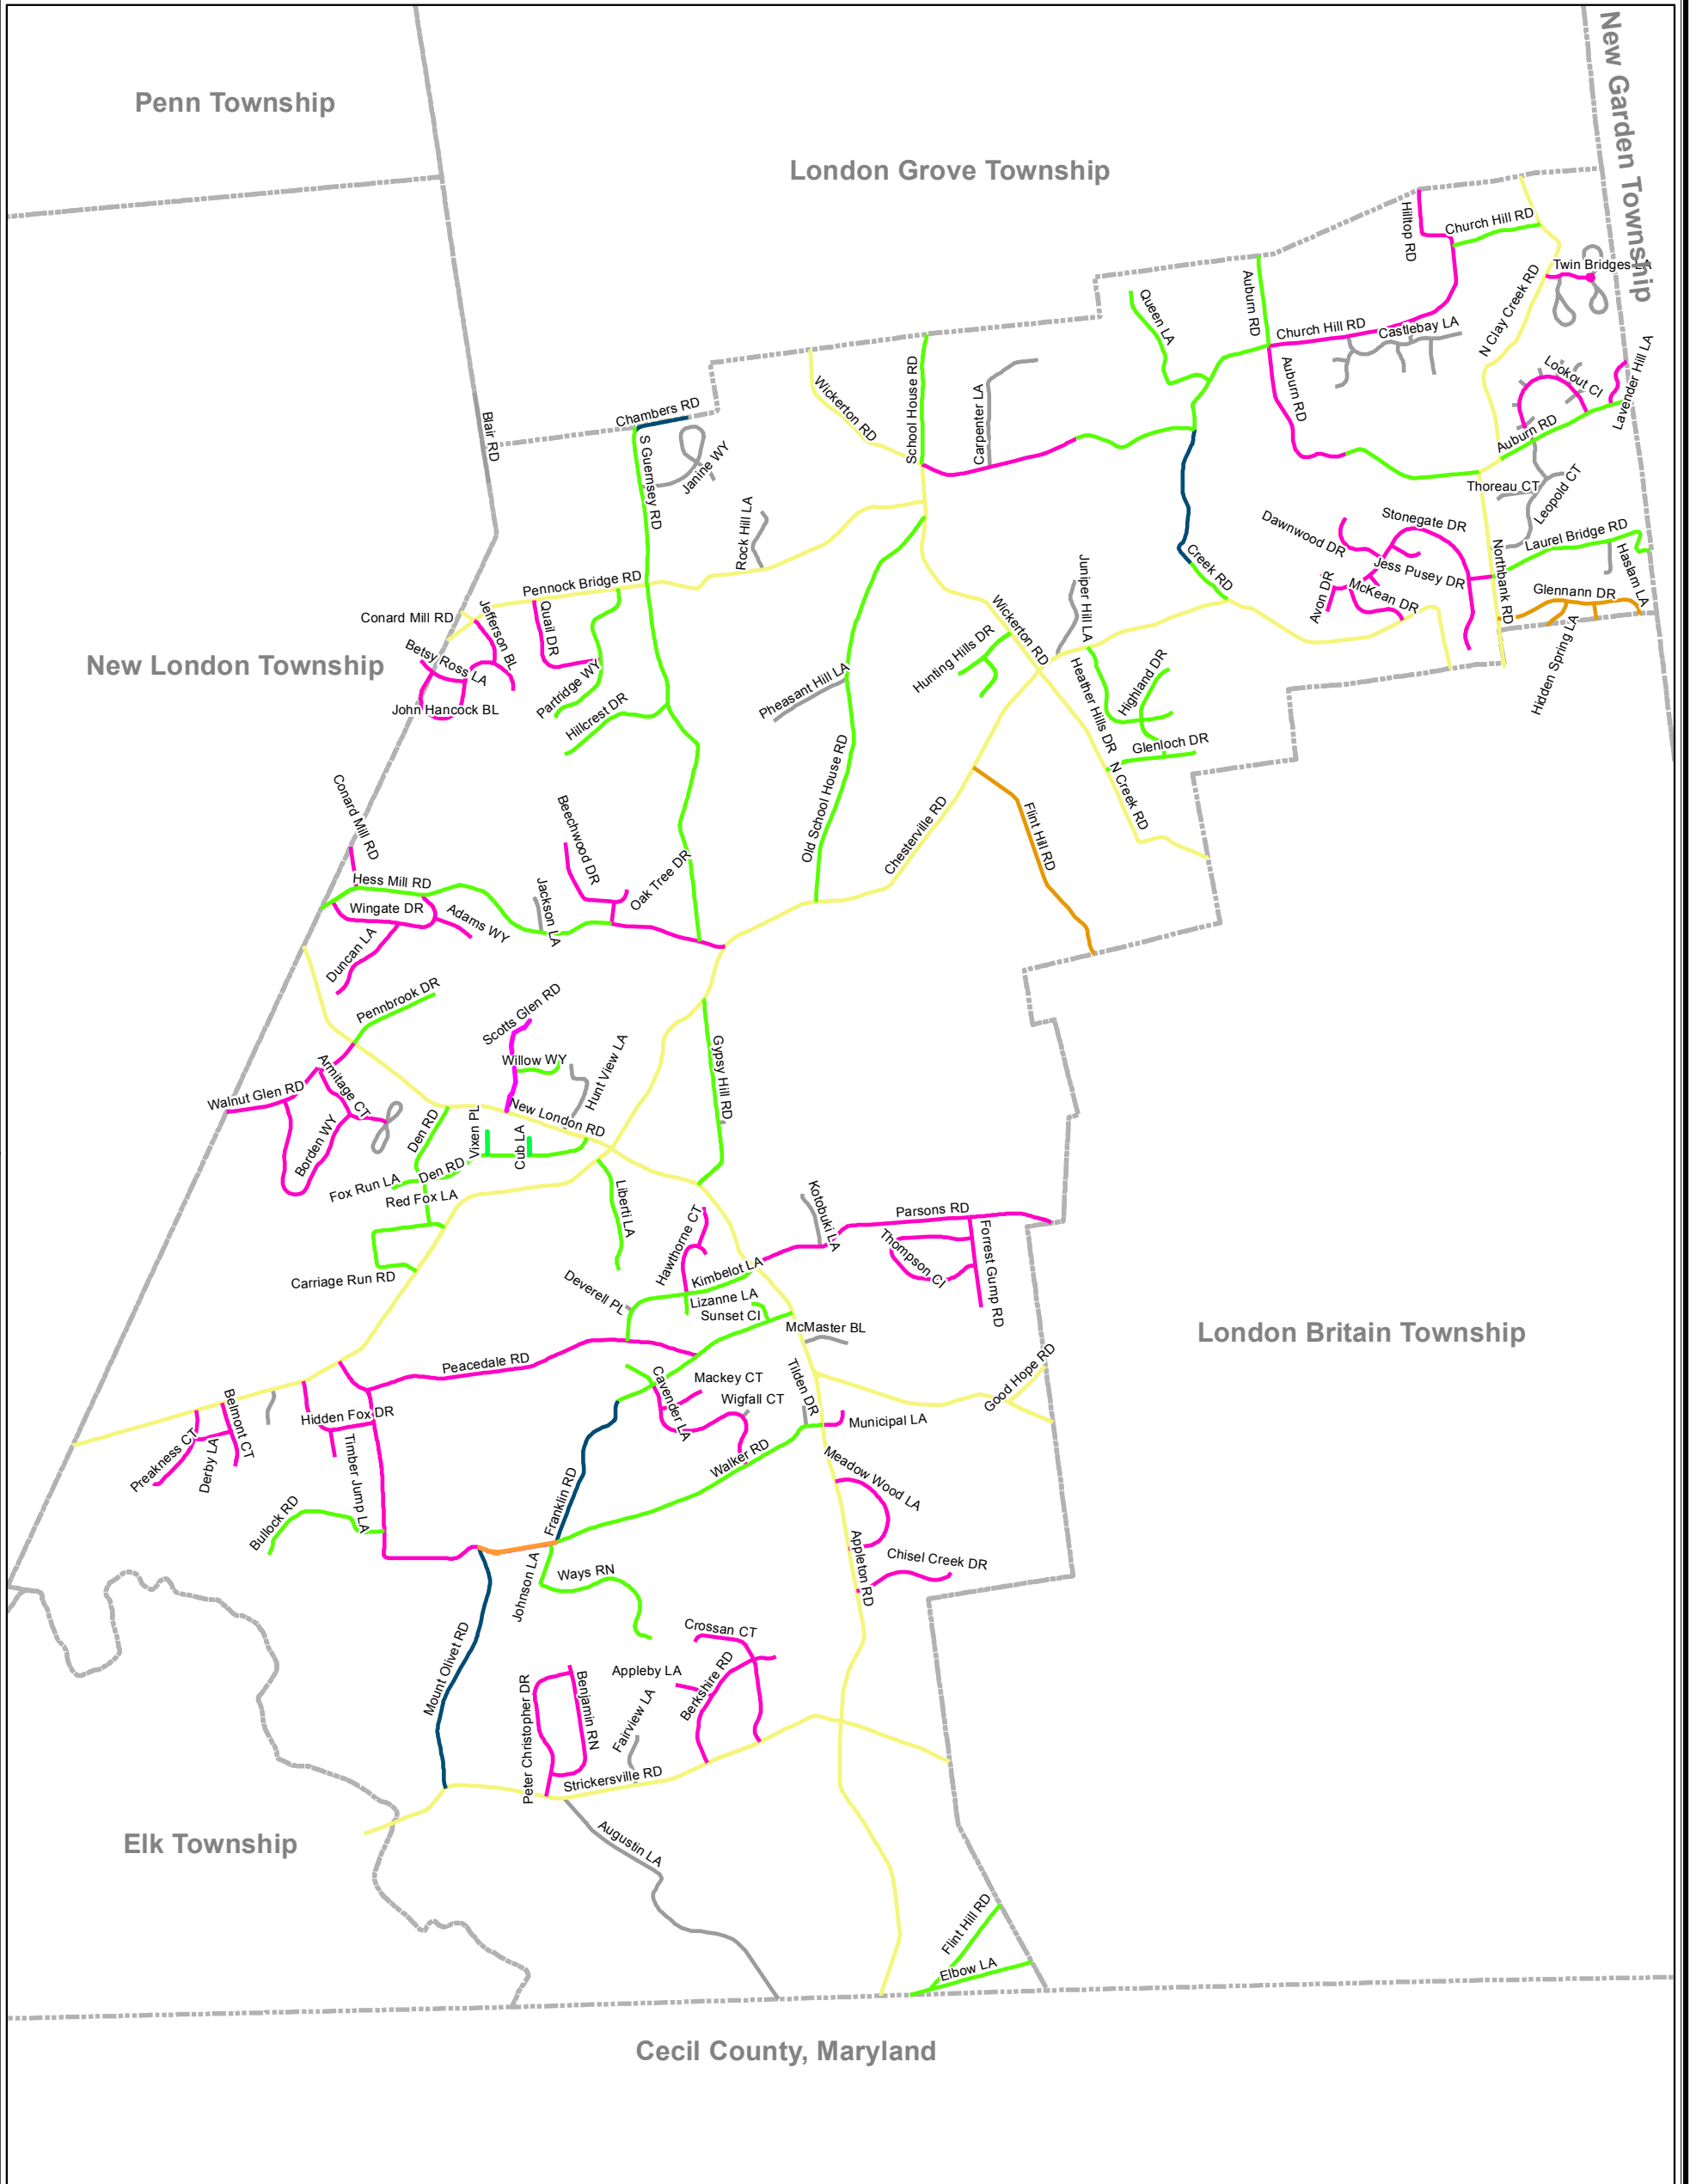

Franklin Road Project Status

NOTES: Not for engineering purposes

Date: August - 2013

Legend	
Township Owned Roads	Other
Completed to Date (2007-2012)	State Roads
Dirt/Gravel Road	Private Roads
2013 Road Program Completed	Municipal Boundaries
Remaining Township Owned Roads