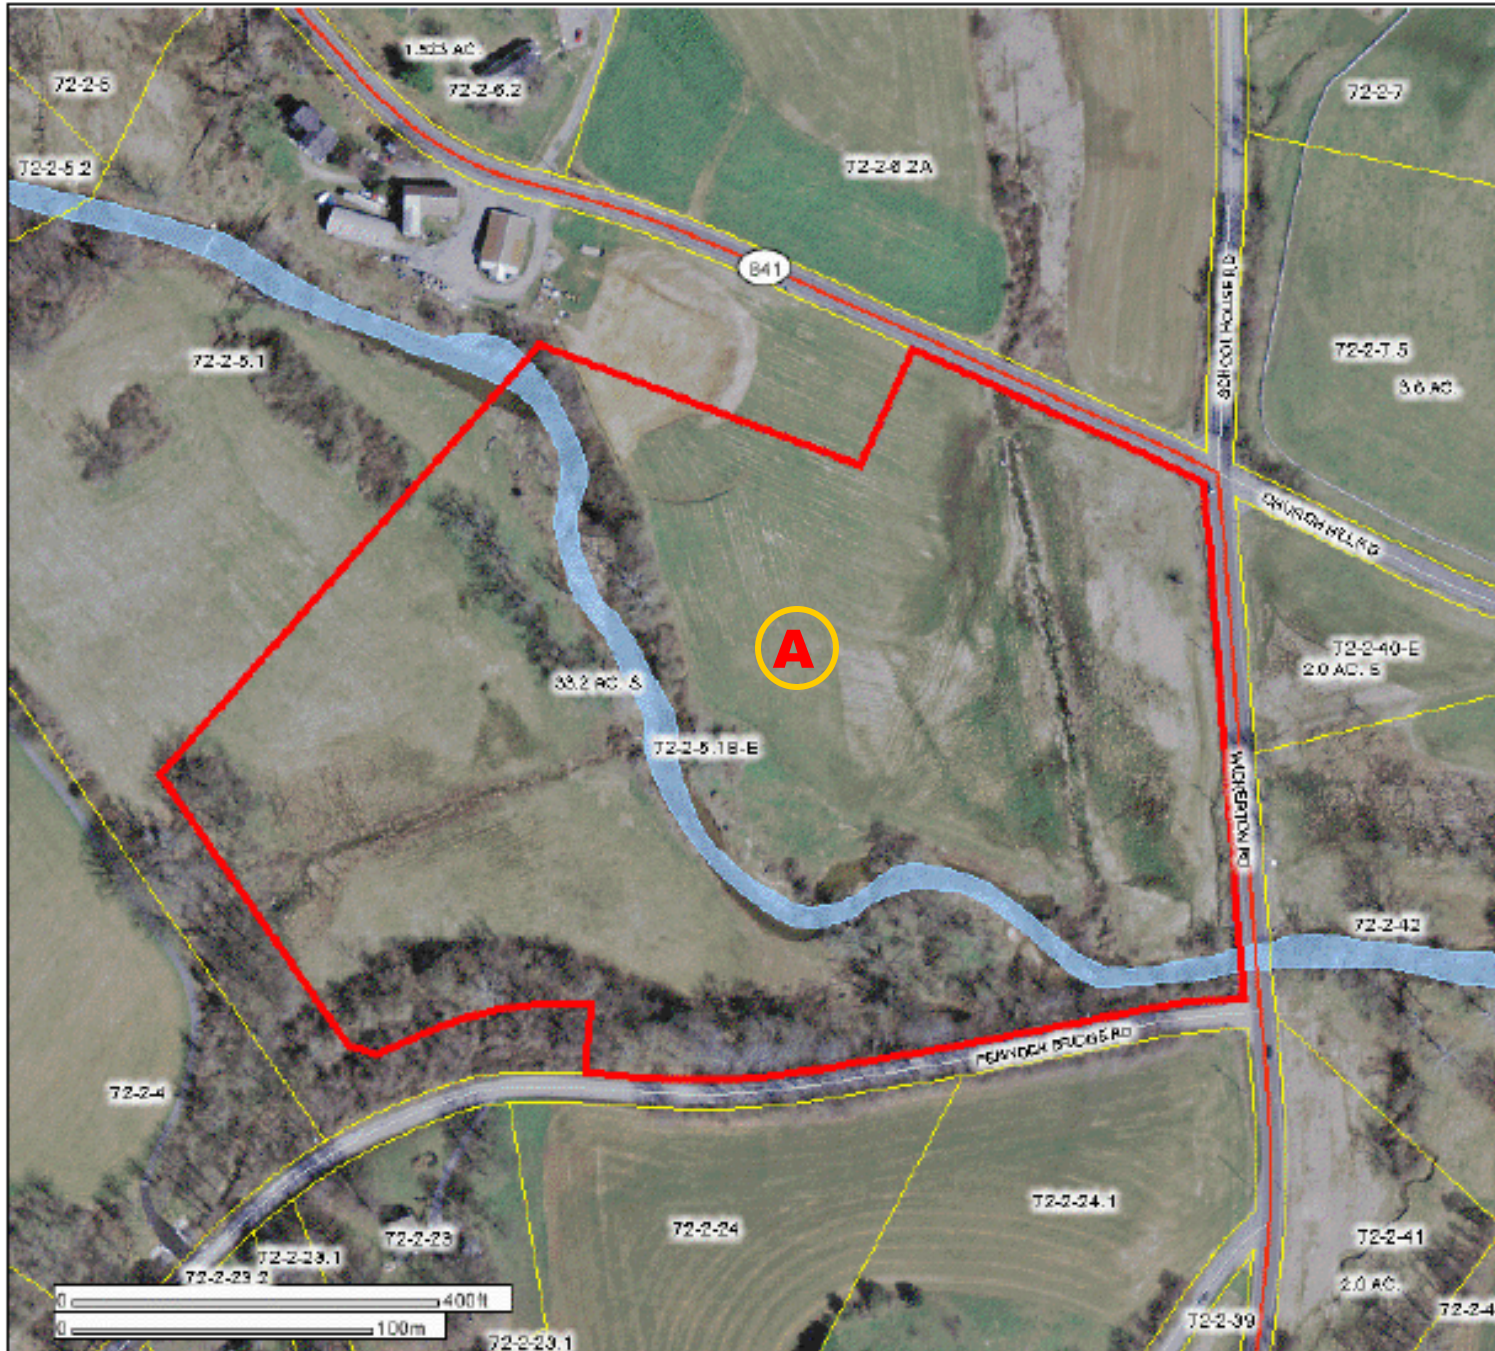

Goodwin Preserve

COUNTY OF CHESTER
PENNSYLVANIA

- Parcel Anno - PIN
- COMMON
- Parcel Anno - ACRE
- Major Road Labels
- Major Roads
- Interstate
- State Route
- US Route
- Road Centerline Labels
- Road Centerlines
- Parcels
- Hydrography (Poly)
- 2005 Aerial Imagery

Map Created
1/26/2010
JNM
County of Chester