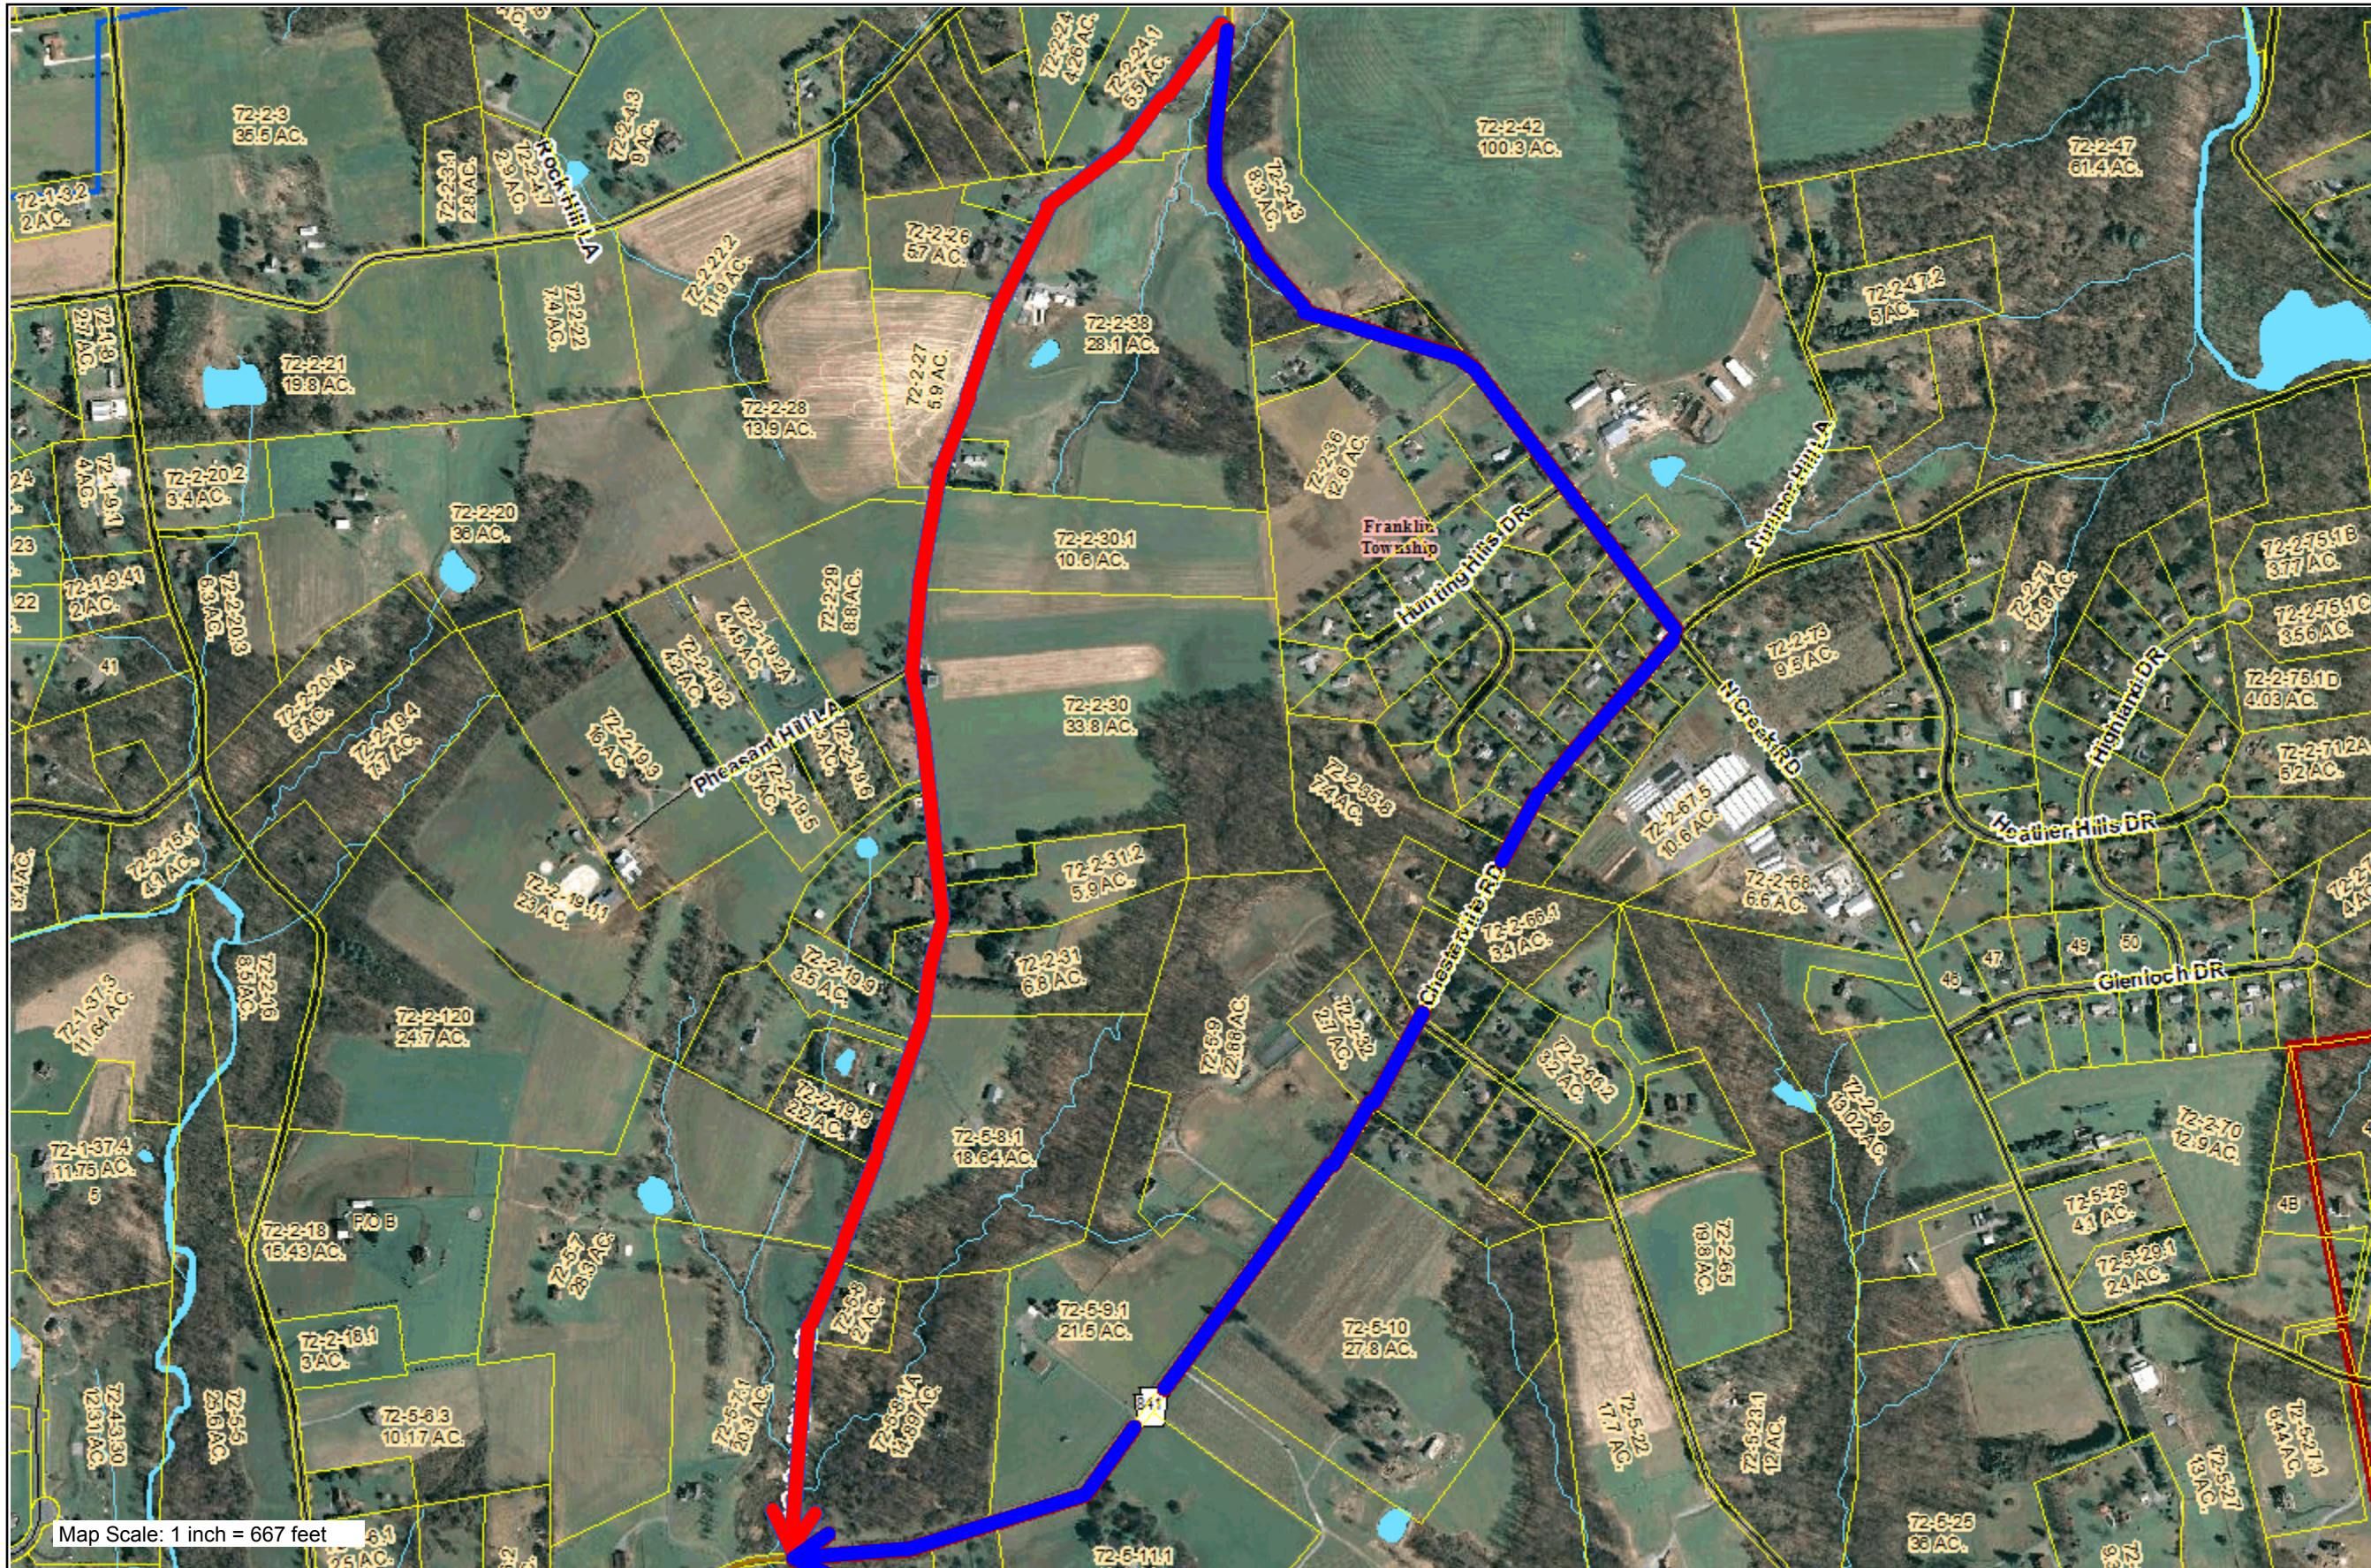

OLD SCHOOL HOUSE ROAD & WICKERTON / CHESTERVILLE ROAD ROUTES - DISTANCE AND TIME

Map Scale: 1 inch = 667 feet

county of chester
pennsylvania

- Township Parcels
- Major Roads**
- Interstate
- US Rt
- State Rt
- Roads & Ramps**
- Local Road
- Railroad Lines
- Rivers & Streams
- Lakes

← **Old School House RD**
1.2 Miles

AVERAGE travel time is
2 minutes 30 seconds

← **Wickerton RD /**
Chesterville RD
1.6 Miles

AVERAGE travel time is
2 minutes 52 seconds

map created:
Monday, July 7, 2014