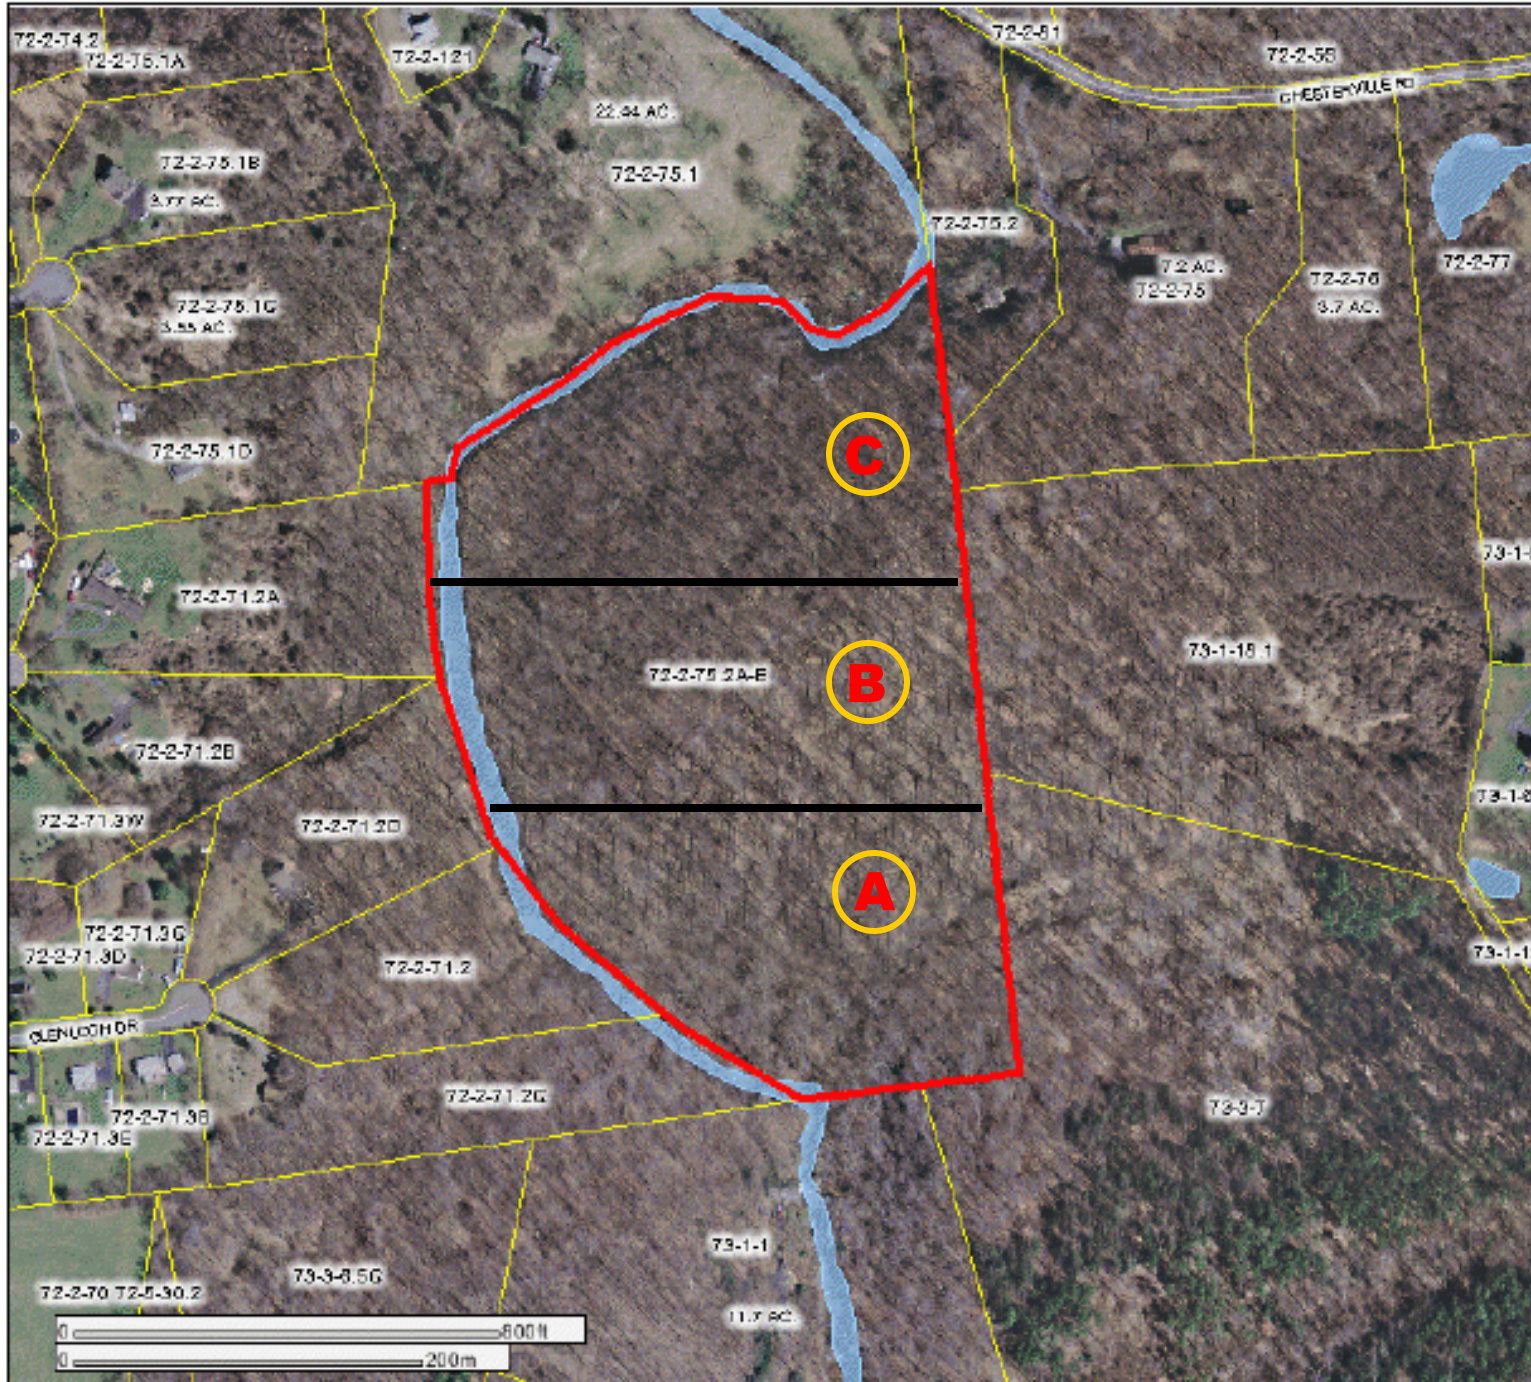

White Clay Crescent Preserve

COUNTY OF CHESTER
PENNSYLVANIA

- Parcel Anno - PIN
COMMON
- Parcel Anno - ACRE
- Major Road Labels
- Major Roads
 - Interstate
 - State Route
 - US Route
- Road Centerline Labels
- Road Centerlines
- Parcels
- Hydrography (Poly)
- 2005 Aerial Imagery

Map Created:
1/26/2010
JSM
County of Chester

Limitations of Liability and Use:
County of Chester, Pennsylvania makes no claims to the completeness, accuracy, or content of any data contained herein, and makes no representation of any kind, including, but not limited to, the warranties of merchantability or fitness for a particular use, nor are any such warranties to be implied or inferred with respect to the information as data furnished herein. For information on data sources visit the GIS Services page listed at www.chester.org/gis.