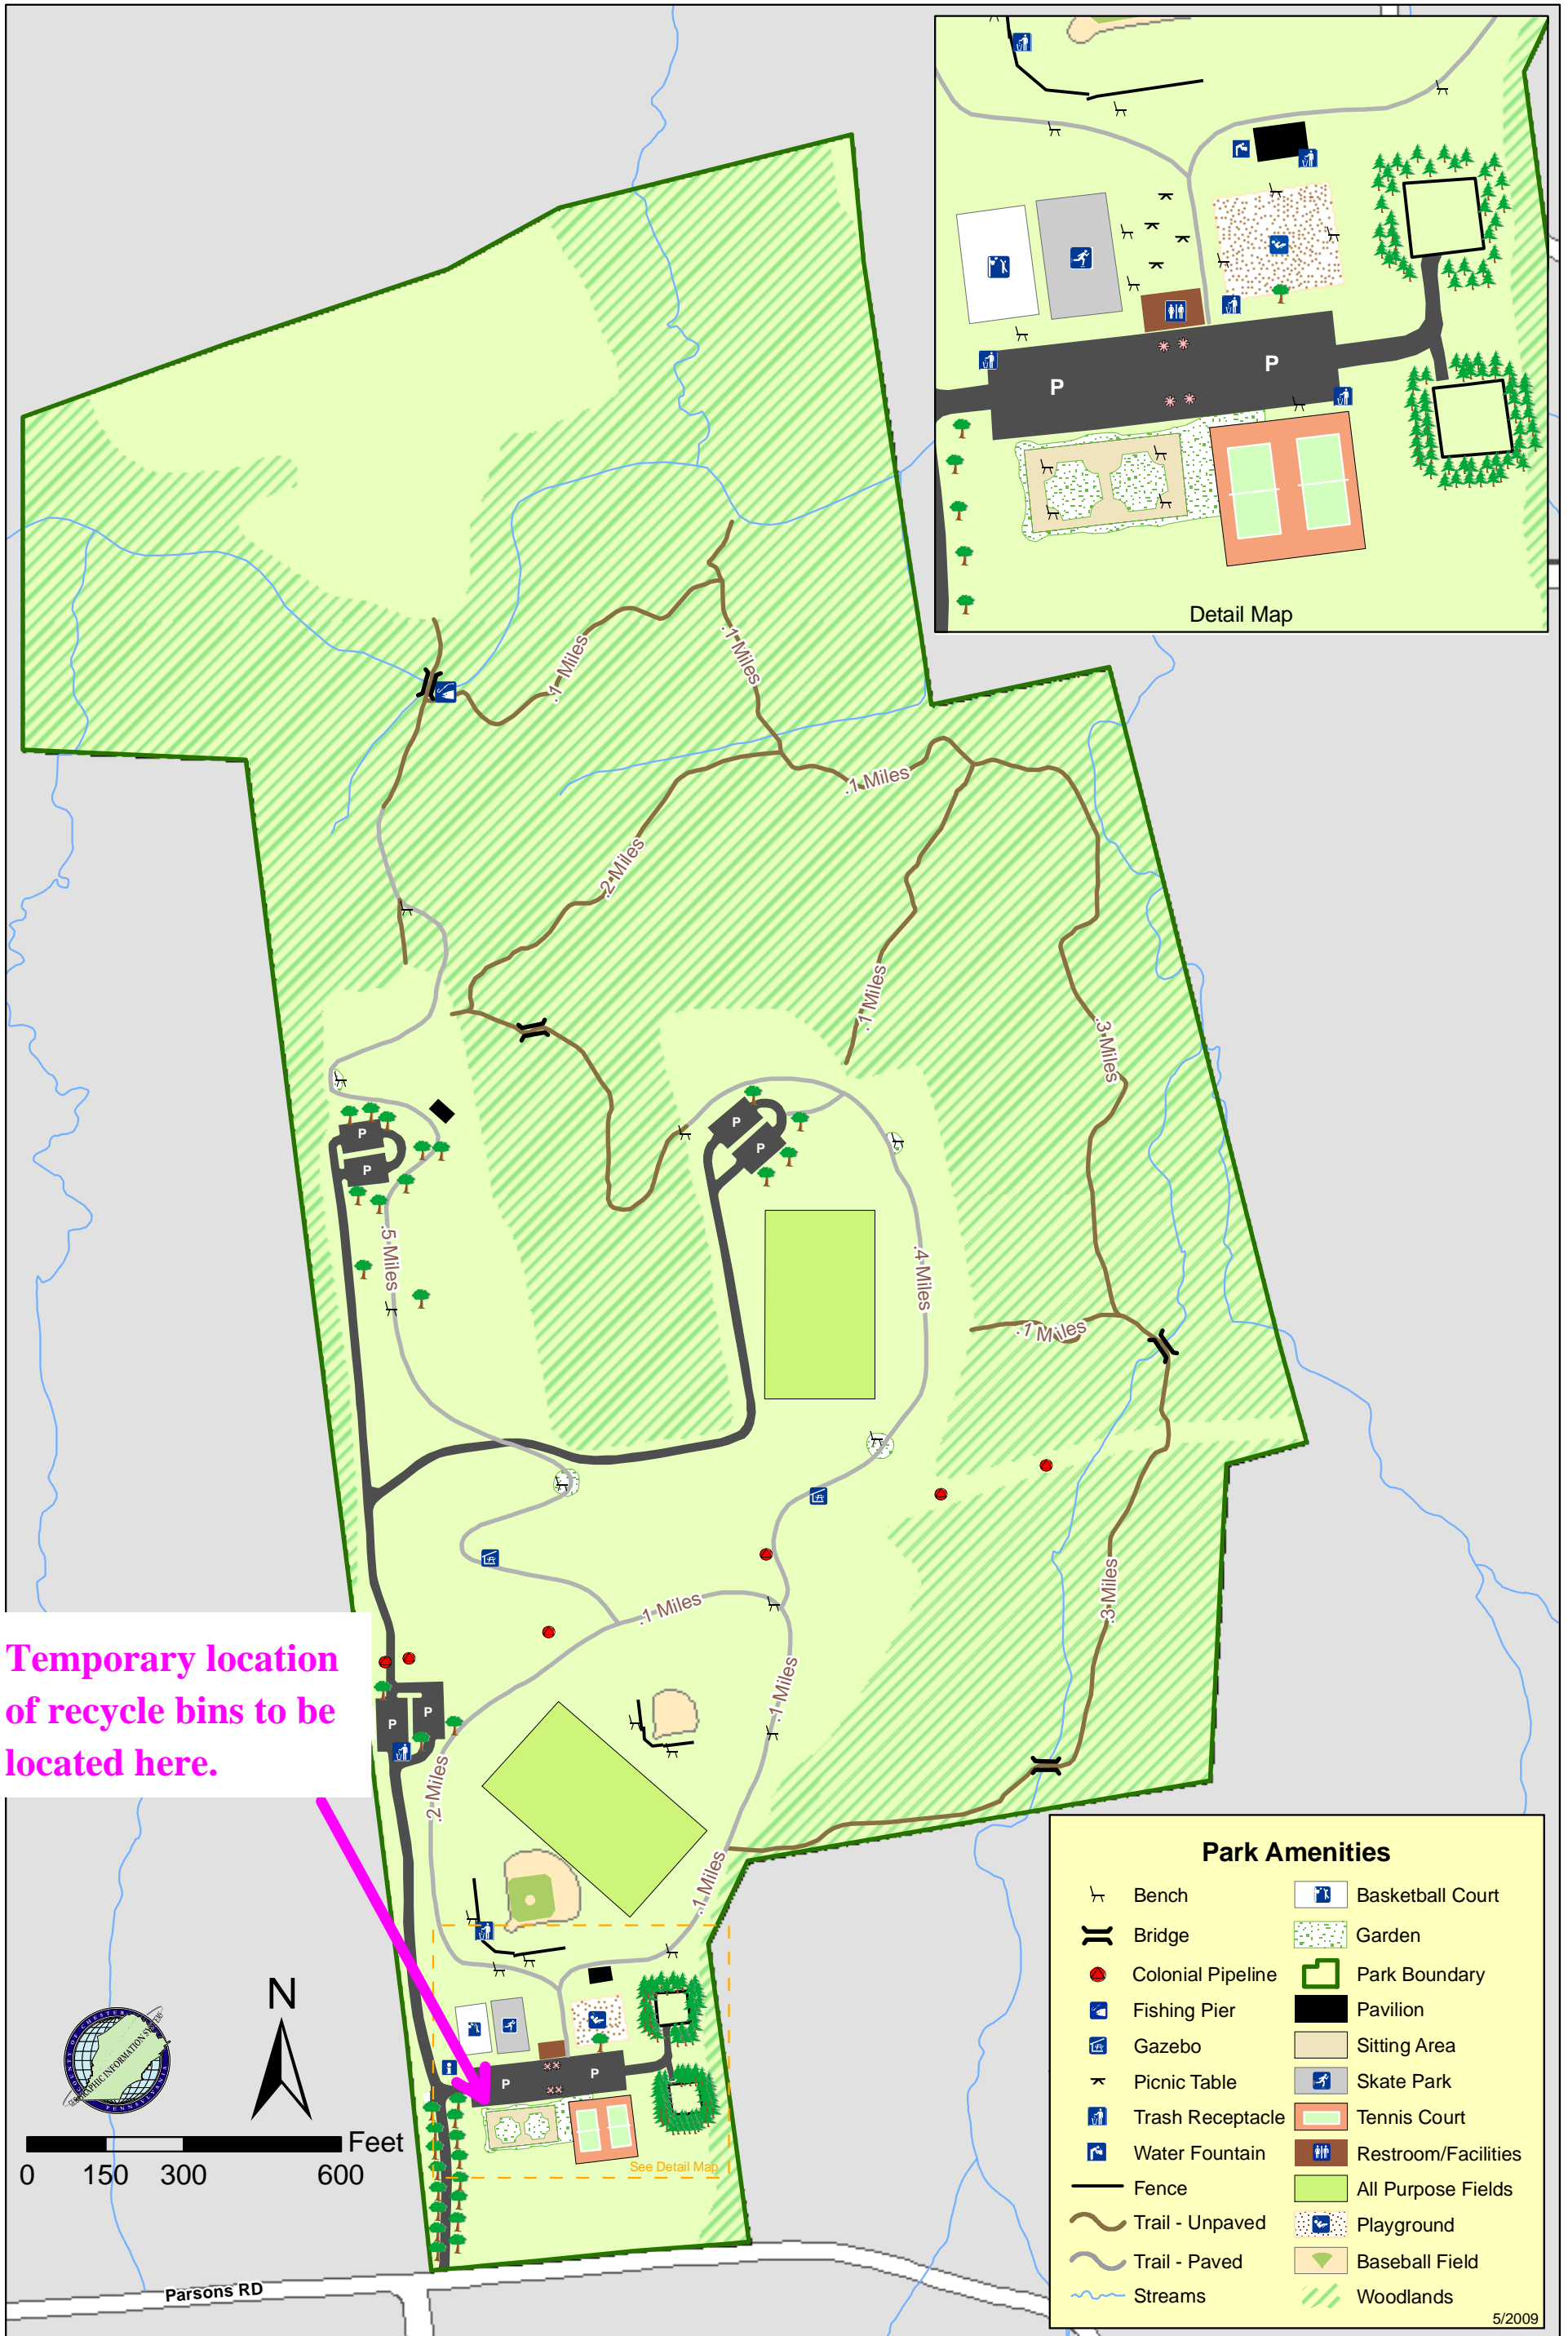

# Elwood L. Crossan - Franklin Township Park

Temporary location of recycle bins to be located here.

Detail Map

### Park Amenities

- |  |                   |  |                     |
|--|-------------------|--|---------------------|
|  | Bench             |  | Basketball Court    |
|  | Bridge            |  | Garden              |
|  | Colonial Pipeline |  | Park Boundary       |
|  | Fishing Pier      |  | Pavilion            |
|  | Gazebo            |  | Sitting Area        |
|  | Picnic Table      |  | Skate Park          |
|  | Trash Receptacle  |  | Tennis Court        |
|  | Water Fountain    |  | Restroom/Facilities |
|  | Fence             |  | All Purpose Fields  |
|  | Trail - Unpaved   |  | Playground          |
|  | Trail - Paved     |  | Baseball Field      |
|  | Streams           |  | Woodlands           |

Parsons RD